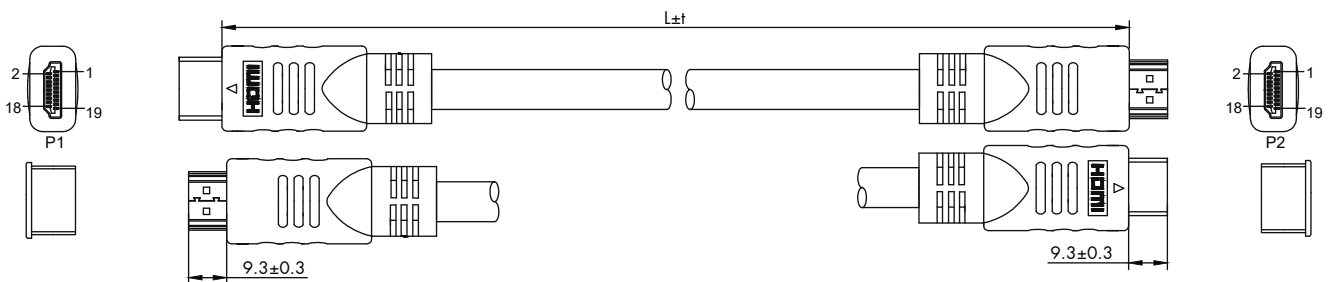

④	DUST CAP	TRANSPARENT
③	MOLD	BLACK PVC
②	HDMI AM	BLACK INSULATION, GOLD PLATED PIN ADN SHELL
①	CABLE	[24AWG/7 BC*1P+E+AM]*4+[24AWG/7 BC*1P+E+AM]+24/7AWG*4C+AL-FOIL +E+BRAID/AL-MG, JACKET: PVC/BLACK, OD10.5±0.2MM
NO.	PART NAME	DESCRIPTION

Art. Nr.	Länge	EAN
17507P	7,5	4043718263356
17510P	10	4043718236930