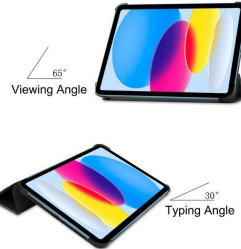

Weitere Bilder

Auto Sleep/Wake Function
Wake on open. Sleep on close.